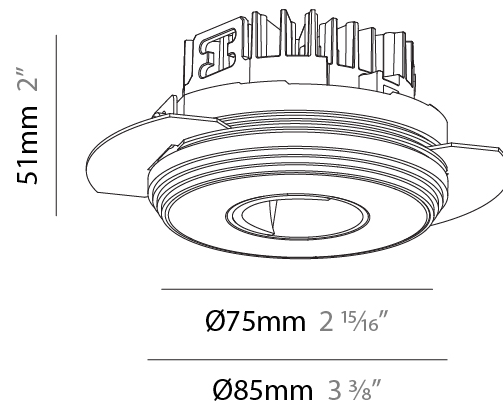

GENERAL

Series: Oiko Pro
Subseries: Oiko Pro Round
Brand: Prolicht
Division: Architectural
Mounting Type: Trimless
Mounting Location: Ceiling
Subcategory: Wallwash

PHYSICAL

Shape: Round
Diameter (mm): 75
Diameter (in): 2 ¹⁵/₁₆
Height (mm): 51
Height (in): 2
Ceiling Thickness (mm): 1 - 25
Ceiling Thickness (in): 1/16 - 1 3/16
Min. Recessing Depth (mm): 55
Min. Recessing Depth (in): 2 ³/₁₆
Light Distribution: Direct
Fixture Finish: SSR / BKV / CWI / CRY / HAB / LAG / UFT / ITA / RUA / RUR / MIC / FTG / MYG / TWT / LOD / PUS / FRO / FUP / KIA / POP / BLS / SPG / MEY / GOH / GUM / CHC / COM / ABZ / JAG / OBR / MOS / ROR
Fixture Material: Aluminum Die Cast
Cut-out Measurements: 86mm / 3 3/8" Diameter

ELECTRICAL

Lamp Type: LED (Zhaga Standard)
Input Wattage (W): 15
Total Output Wattage (W): 13.6
Dimming: Tri-Mode (Non-Dimming and Phase Dimming (120Vac only) and 0-10V Dimming)
Driver Included: No
Driver Location: Recessed Housing
Driver Type: Constant Current - Universal
Driver Class: Class 2
Input Voltage (V): 120 - 277
Constant Current (MA): 350

LED

Color Temperature (°K): 2700 / 3000 / 3500 / 4000
Max. Delivered Lumen (lm): 1302 / 1383 / 1449 / 1462
Nominal Lumen (lm): 1566 / 1665 / 1743 / 1759
CRI: >93 CRI
Lamp Life (hrs): 50000

OPTICAL

Adjustability: Fixed

RATINGS AND CERTIFICATIONS

Certified By: Certified for North American Standards
IP rating: IP20