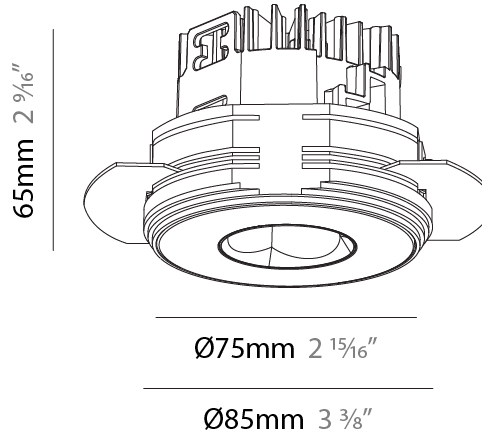

PHYSICAL

Shape: Round
Diameter (mm): 75
Diameter (in): 2 15/16
Height (mm): 65
Height (in): 2 9/16
Ceiling Thickness (mm): 10 / 12.5 / 15 / 25
Ceiling Thickness (in): 3/8 or 1/2 or 9/16 or 1
Min. Recessing Depth (mm): 70
Min. Recessing Depth (in): 2 3/4
Light Distribution: Direct
Diffuser: Lens Pack - Spread Lens / Linear Spread Lens / Honeycomb Louver
Fixture Finish: SSR / BKV / CWI / CRY / HAB / LAG / UFT / ITA / RUA / RUR / MIC / FTG / MYG / TWT / LOD / PUS / FRO / FUP / KIA / POP / BLS / SPG / MEY / GOH / GUM / CHC / COM / ABZ / JAG / OBR / MOS / ROR
Fixture Material: Aluminum Die Cast
Cut-out Measurements: 68mm / 2 11/16" Diameter

ELECTRICAL

Lamp Type: LED (Zhaga Standard)
Input Wattage (W): 15
Total Output Wattage (W): 13.6
Dimming: Tri-Mode (Non-Dimming and Phase Dimming (120Vac only) and 0-10V Dimming)
Driver Included: No
Driver Location: Recessed Housing
Driver Type: Constant Current - Universal
Driver Class: Class 2
Input Voltage (V): 120 - 277
Constant Current (MA): 350

LED

Color Temperature (°K): 2700 / 3000 / 3500 / 4000
Max. Delivered Lumen (lm): 1295 / 1377 / 1442 / 1455
Nominal Lumen (lm): 1566 / 1665 / 1743 / 1759
CRI: >90 CRI
Lamp Life (hrs): 50000

OPTICAL

Reflector°: 34
Adjustability: Fixed

RATINGS AND CERTIFICATIONS

Certified By: Certified for North American Standards
IP rating: IP20