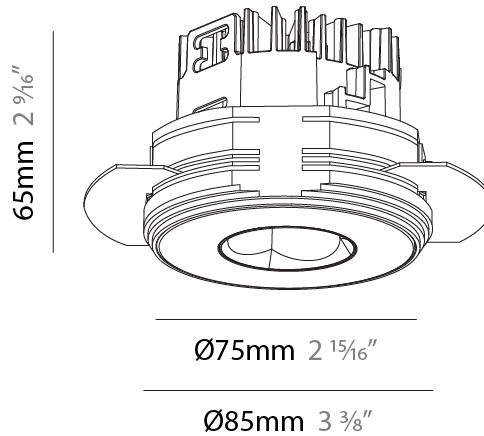

PHYSICAL

Shape: Round
Diameter (mm): 75
Diameter (in): 2 15/16
Height (mm): 65
Height (in): 2 9/16
Ceiling Thickness (mm): 10 / 12.5 / 15 / 25
Ceiling Thickness (in): 3/8 or 1/2 or 9/16 or 1
Min. Recessing Depth (mm): 70
Min. Recessing Depth (in): 2 3/4
Light Distribution: Direct
Diffuser: Lens Pack - Spread Lens / Linear Spread Lens / Honeycomb Louver
Fixture Finish: SSR / BKV / CWI / CRY / HAB / LAG / UFT / ITA / RUA / RUR / MIC / FTG / MYG / TWT / LOD / PUS / FRO / FUP / KIA / POP / BLS / SPG / MEY / GOH / GUM / CHC / COM / ABZ / JAG / OBR / MOS / ROR
Fixture Material: Aluminum Die Cast
Cut-out Measurements: 68mm / 2 11/16" Diameter

ELECTRICAL

Lamp Type: LED (Zhaga Standard)
Input Wattage (W): 16
Total Output Wattage (W): 14.6
Dimming: Tri-Mode (Non-Dimming and Phase Dimming (120Vac only) and 0-10V Dimming)
Driver Included: No
Driver Location: Recessed Housing
Driver Type: Constant Current - Universal
Driver Class: Class 2
Input Voltage (V): 120 - 277
Constant Current (MA): 350

LED

Color Temperature (°K): 2700 / 3000 / 3500 / 4000
Max. Delivered Lumen (lm): 1067 / 1150 / 1217 / 1220
Nominal Lumen (lm): 1393 / 1501 / 1589 / 1592
CRI: >90 CRI
Lamp Life (hrs): 50000

OPTICAL

Reflector°: 14
Adjustability: Fixed

RATINGS AND CERTIFICATIONS

Certified By: Certified for North American Standards
IP rating: IP20