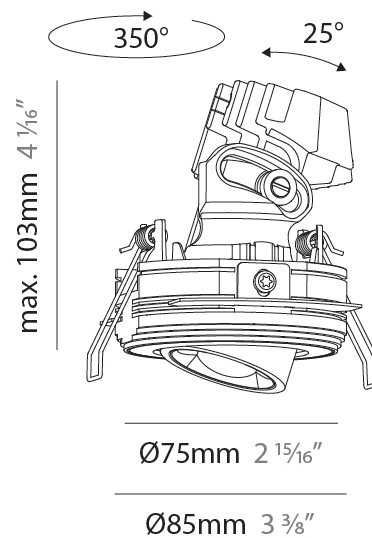

PHYSICAL

Shape: Round
Diameter (mm): 75
Diameter (in): 2 ¹⁵/₁₆
Height (mm): 103
Height (in): 4 ¹/₁₆
Ceiling Thickness (mm): 10 / 12.5 / 15 / 25
Ceiling Thickness (in): 3/8 or 1/2 or 9/16 or 1
Min. Recessing Depth (mm): 115
Min. Recessing Depth (in): 4 ¹/₂
Light Distribution: Direct
Diffuser: Lens Pack - Spread Lens / Linear Spread Lens / Honeycomb Louver
Fixture Finish: SSR / BKV / CWI / CRY / HAB / LAG / UFT / ITA / RUA / RUR / MIC / FTG / MYG / TWT / LOD / PUS / FRO / FUP / KIA / POP / BLS / SPG / MEY / GOH / GUM / CHC / COM / ABZ / JAG / OBR / MOS / ROR
Fixture Material: Aluminum Die Cast
Cut-out Measurements: D. 86mm / 3 3/8"

ELECTRICAL

Lamp Type: LED (Zhaga Standard)
Input Wattage (W): 16
Total Output Wattage (W): 14.6
Dimming: Tri-Mode (Non-Dimming and Phase Dimming (120Vac only) and 0-10V Dimming)
Driver Included: No
Driver Location: Recessed Housing
Driver Type: Constant Current - Universal
Driver Class: Class 2
Input Voltage (V): 120 - 277
Constant Current (MA): 350

LED

Number of LEDs: 1
Color Temperature (°K): 2700 / 3000 / 3500 / 4000
Max. Delivered Lumen (lm): 1375 / 1462 / 1531 / 1545
Nominal Lumen (lm): 1566 / 1665 / 1743 / 1759
CRI: >90 CRI
Lamp Life (hrs): 50000

OPTICAL

Reflector: 50
Adjustability: Rotational 350° / Tilt 25°

RATINGS AND CERTIFICATIONS

Certified By: Certified for North American Standards
IP rating: IP20